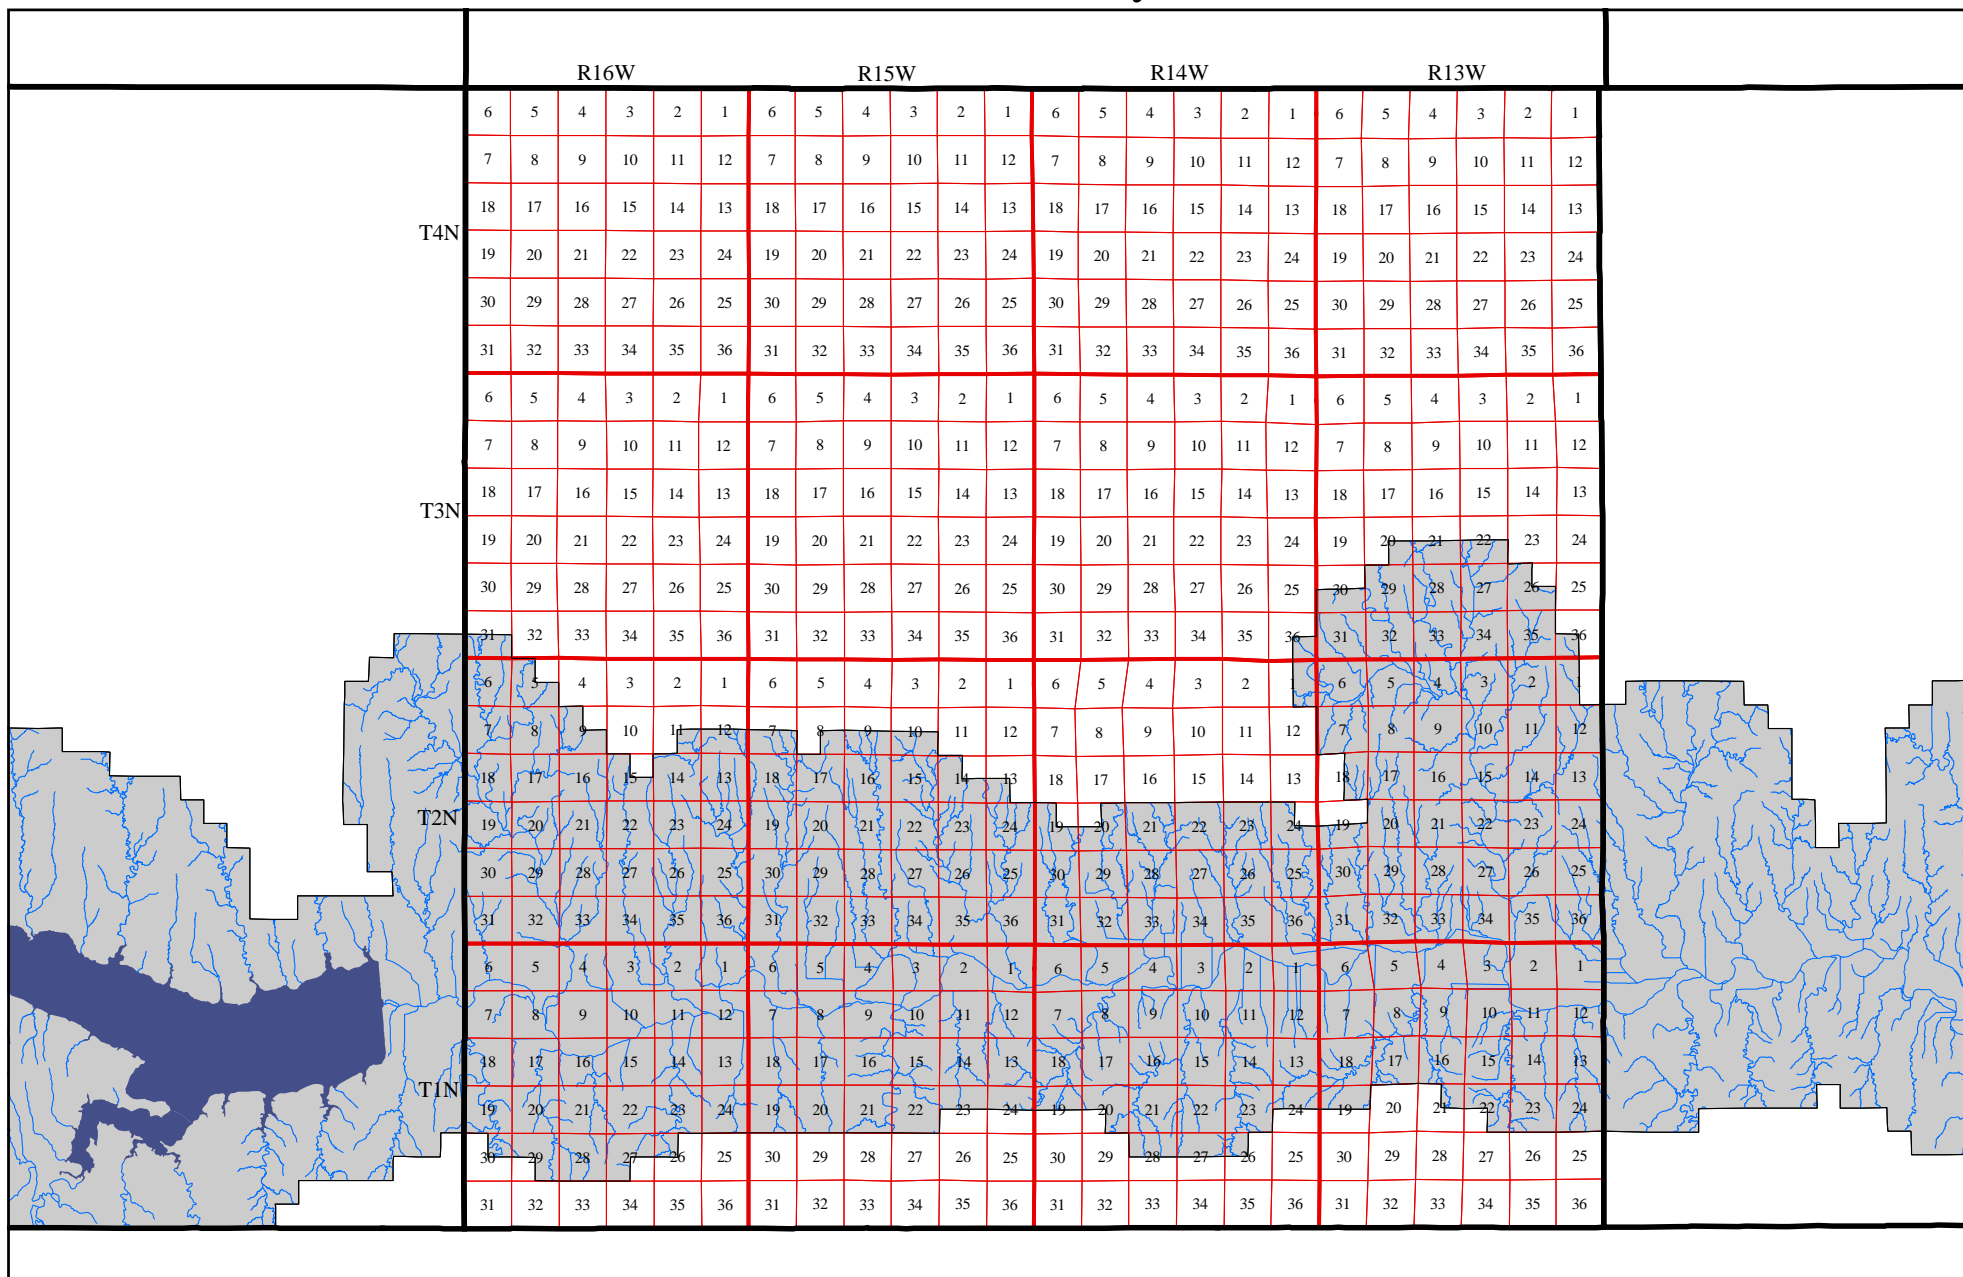

Republican River Basin Quick Response Area Franklin County, NE

County Boundaries
 Section Lines
 Response Area
 Water Bodies
 ~ Hydrography